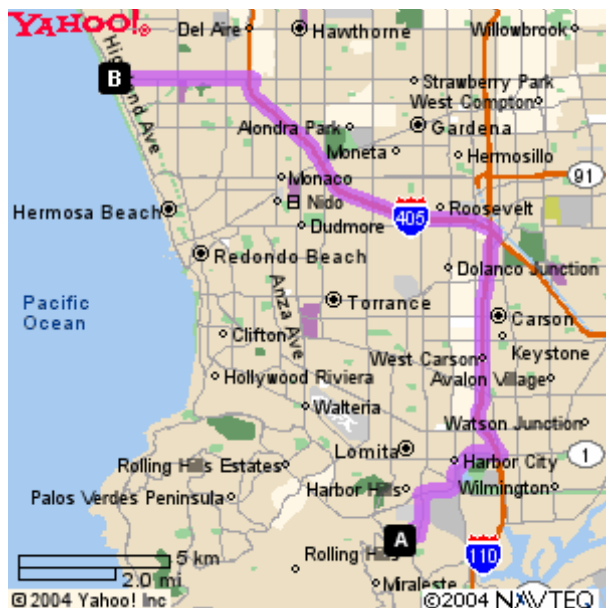

Los Angeles Rugby Club Home Pitch

Hotline **310-LA RUGBY** (310-527-8429) • Web site www.larugby.com

Dodson Middle School
28014 Montereyna Drive
Rancho Palos Verdes, CA 90275

Directions to LARC Home Pitch

Dodson Middle School,
28014 Montereyna Drive, RPV, CA 90275

- From the 405 Fwy going North or South
- Take the 110 exit towards San Pedro - go 4.8 mi
- Turn right at the Pacific Coast Hwy exit - go 1.6 mi
- Turn Left on Western - go 1.6 mi
- Turn Right on Avenida Aprenda - go 0.4 mi
- Avenida Aprenda becomes S Montereyna Dr - go 0.2 mi
- Dodson Middle School is on the Left

**Sorry,
NO PETS
NO BOOZE
at the game**

From LARC Home Pitch to the Bar

Baja Sharkeez (310) 545-6563
3801 Manhattan Beach Ave, MB, CA 90266

- S Montereyna Dr becomes Avenida Aprenda
- Turn Left on Western Ave - go 0.9 mi
- Turn Right on Palos Verdes Dr N - go 0.7 mi
- Bear Left on Vermont Ave - go 0.8 mi
- Turn Right on Pacific Coast Hwy - go 0.6 mi
- Turn Left on Figueroa St - go 0.1 mi
- Bear Left towards I-110 NO/LA - go 0.2 mi
- Ramp becomes I-110 North - go 4.0 mi
- Take 405 Fwy exit towards Santa Monica - go 6.6 mi
- Take the Rosecrans Ave exit - go 3.0 mi
- Turn Right on Highland Ave - go < 0.1 mi
- Arrive at 3801 Highland Ave, on the Left